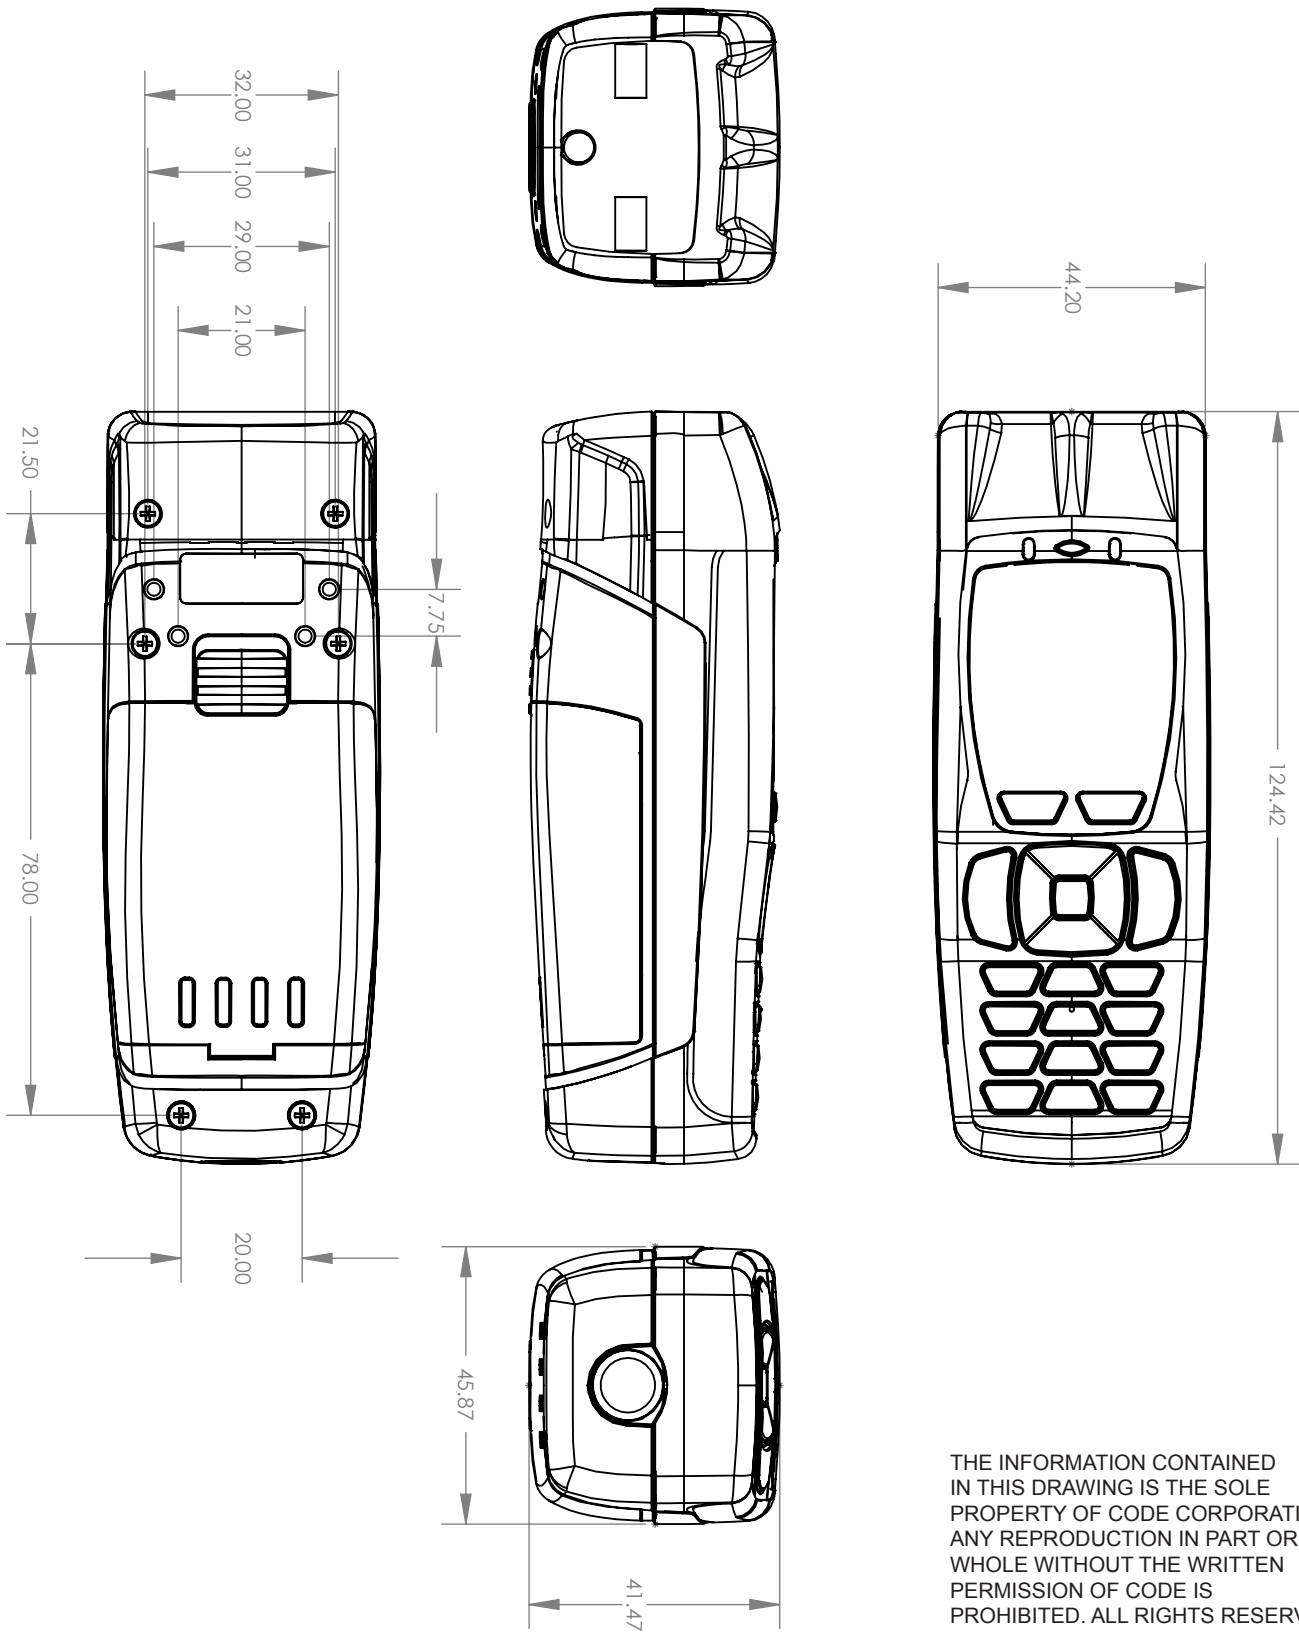

Appendix F - CR3500 Dimensions

code

CR3500 Dimensions

THE INFORMATION CONTAINED IN THIS DRAWING IS THE SOLE PROPERTY OF CODE CORPORATION. ANY REPRODUCTION IN PART OR WHOLE WITHOUT THE WRITTEN PERMISSION OF CODE IS PROHIBITED. ALL RIGHTS RESERVED. 2009

Measurements are approx.